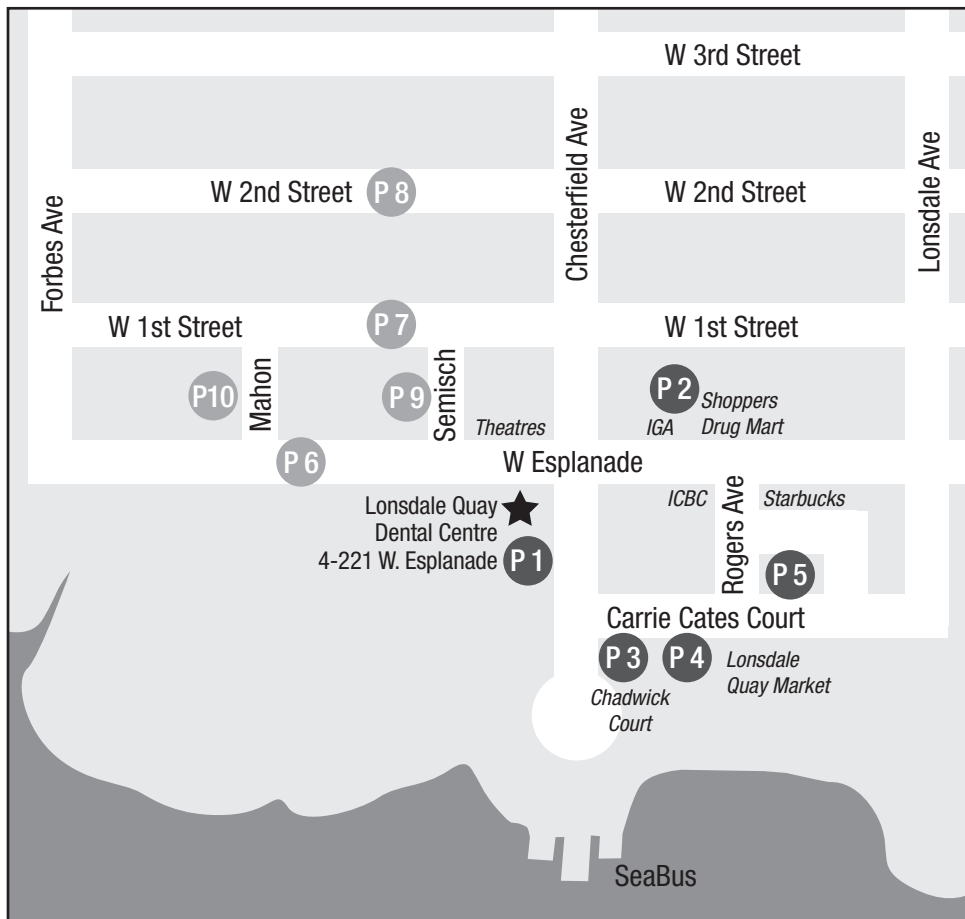

Parking in Lower Lonsdale

Lonsdale Quay Dental Centre

4 - 221 West Esplanade, North Vancouver, BC V7M 3J3

Tel 604-980-6016

Public Pay Parking

- P 1 221 West Esplanade - Visitor Parking
- P 2 Time Market - Shoppers Drugmart/IGA
- P 3 Chadwick Court
- P 4 Lonsdale Quay Market
- P 5 Lonsdale Quay Market

Street Parking

- P 6 West Esplanade - 1 hour
- P 7 West 1st Street - 2 hour
- P 8 West 2nd Street - 2 hour
- P 9 Semisch Avenue - 2 hour
- P 10 Mahon Avenue - No Limit